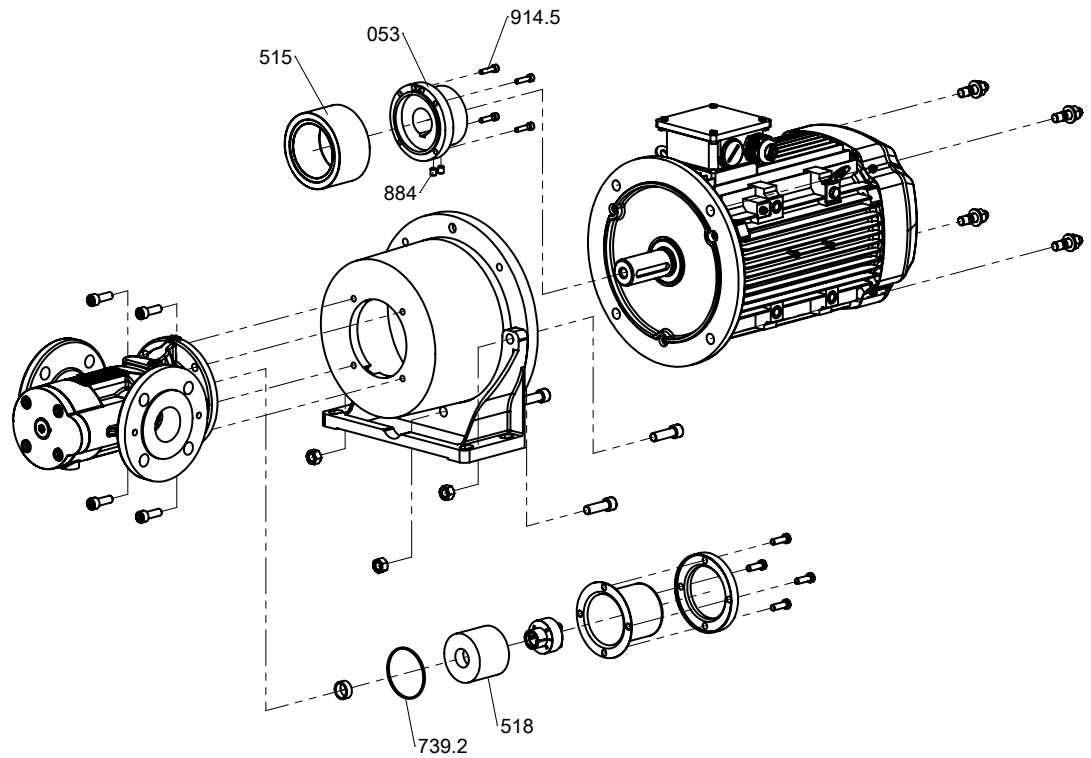

Repair kit magnetic coupling ALP-0100 – 0115

Note The repair kit contains only the numbered parts and is only supplied complete.

Qty.	Pos. No.	Part	Qty.	Pos. No.	Part
1	053	Coupling hub	1	739.2	O-ring
1	515	Outer rotor	1	884	Threaded pin
1	518	Inner rotor	4	914.5	Socket screw

Tab. 1: Repair kit magnetic coupling ALP-0100 – 0115