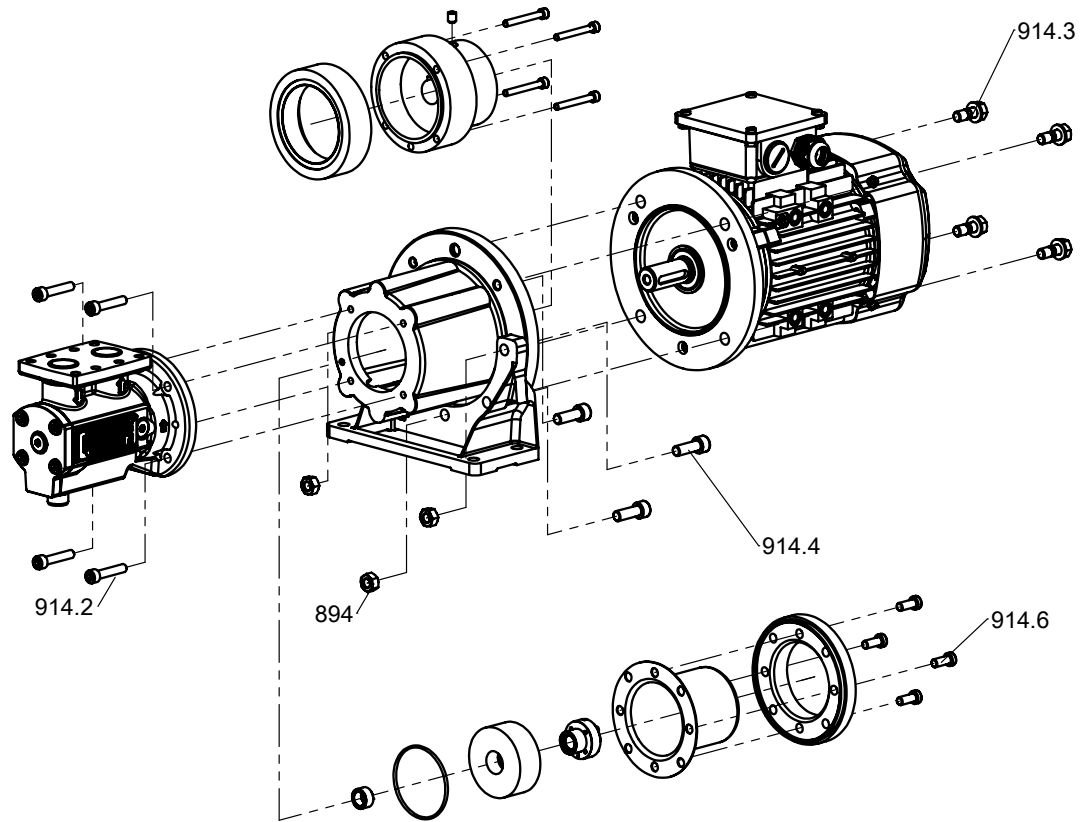

## Mounting kit magnetic coupling ALP-0015 – 0085

**Note** The mounting kit contains only the numbered parts and is only supplied complete.

Qty.	Pos. No.	Part	Qty.	Pos. No.	Part
3	<b>894</b>	Hexagon nut	3	<b>914.4</b>	Socket screw
4	<b>914.2</b>	Socket screw	4	<b>914.6</b>	Socket screw
4	<b>914.3</b>	Connecting element kit			

Tab. 1: Mounting kit magnetic coupling ALP-0015 – 0085